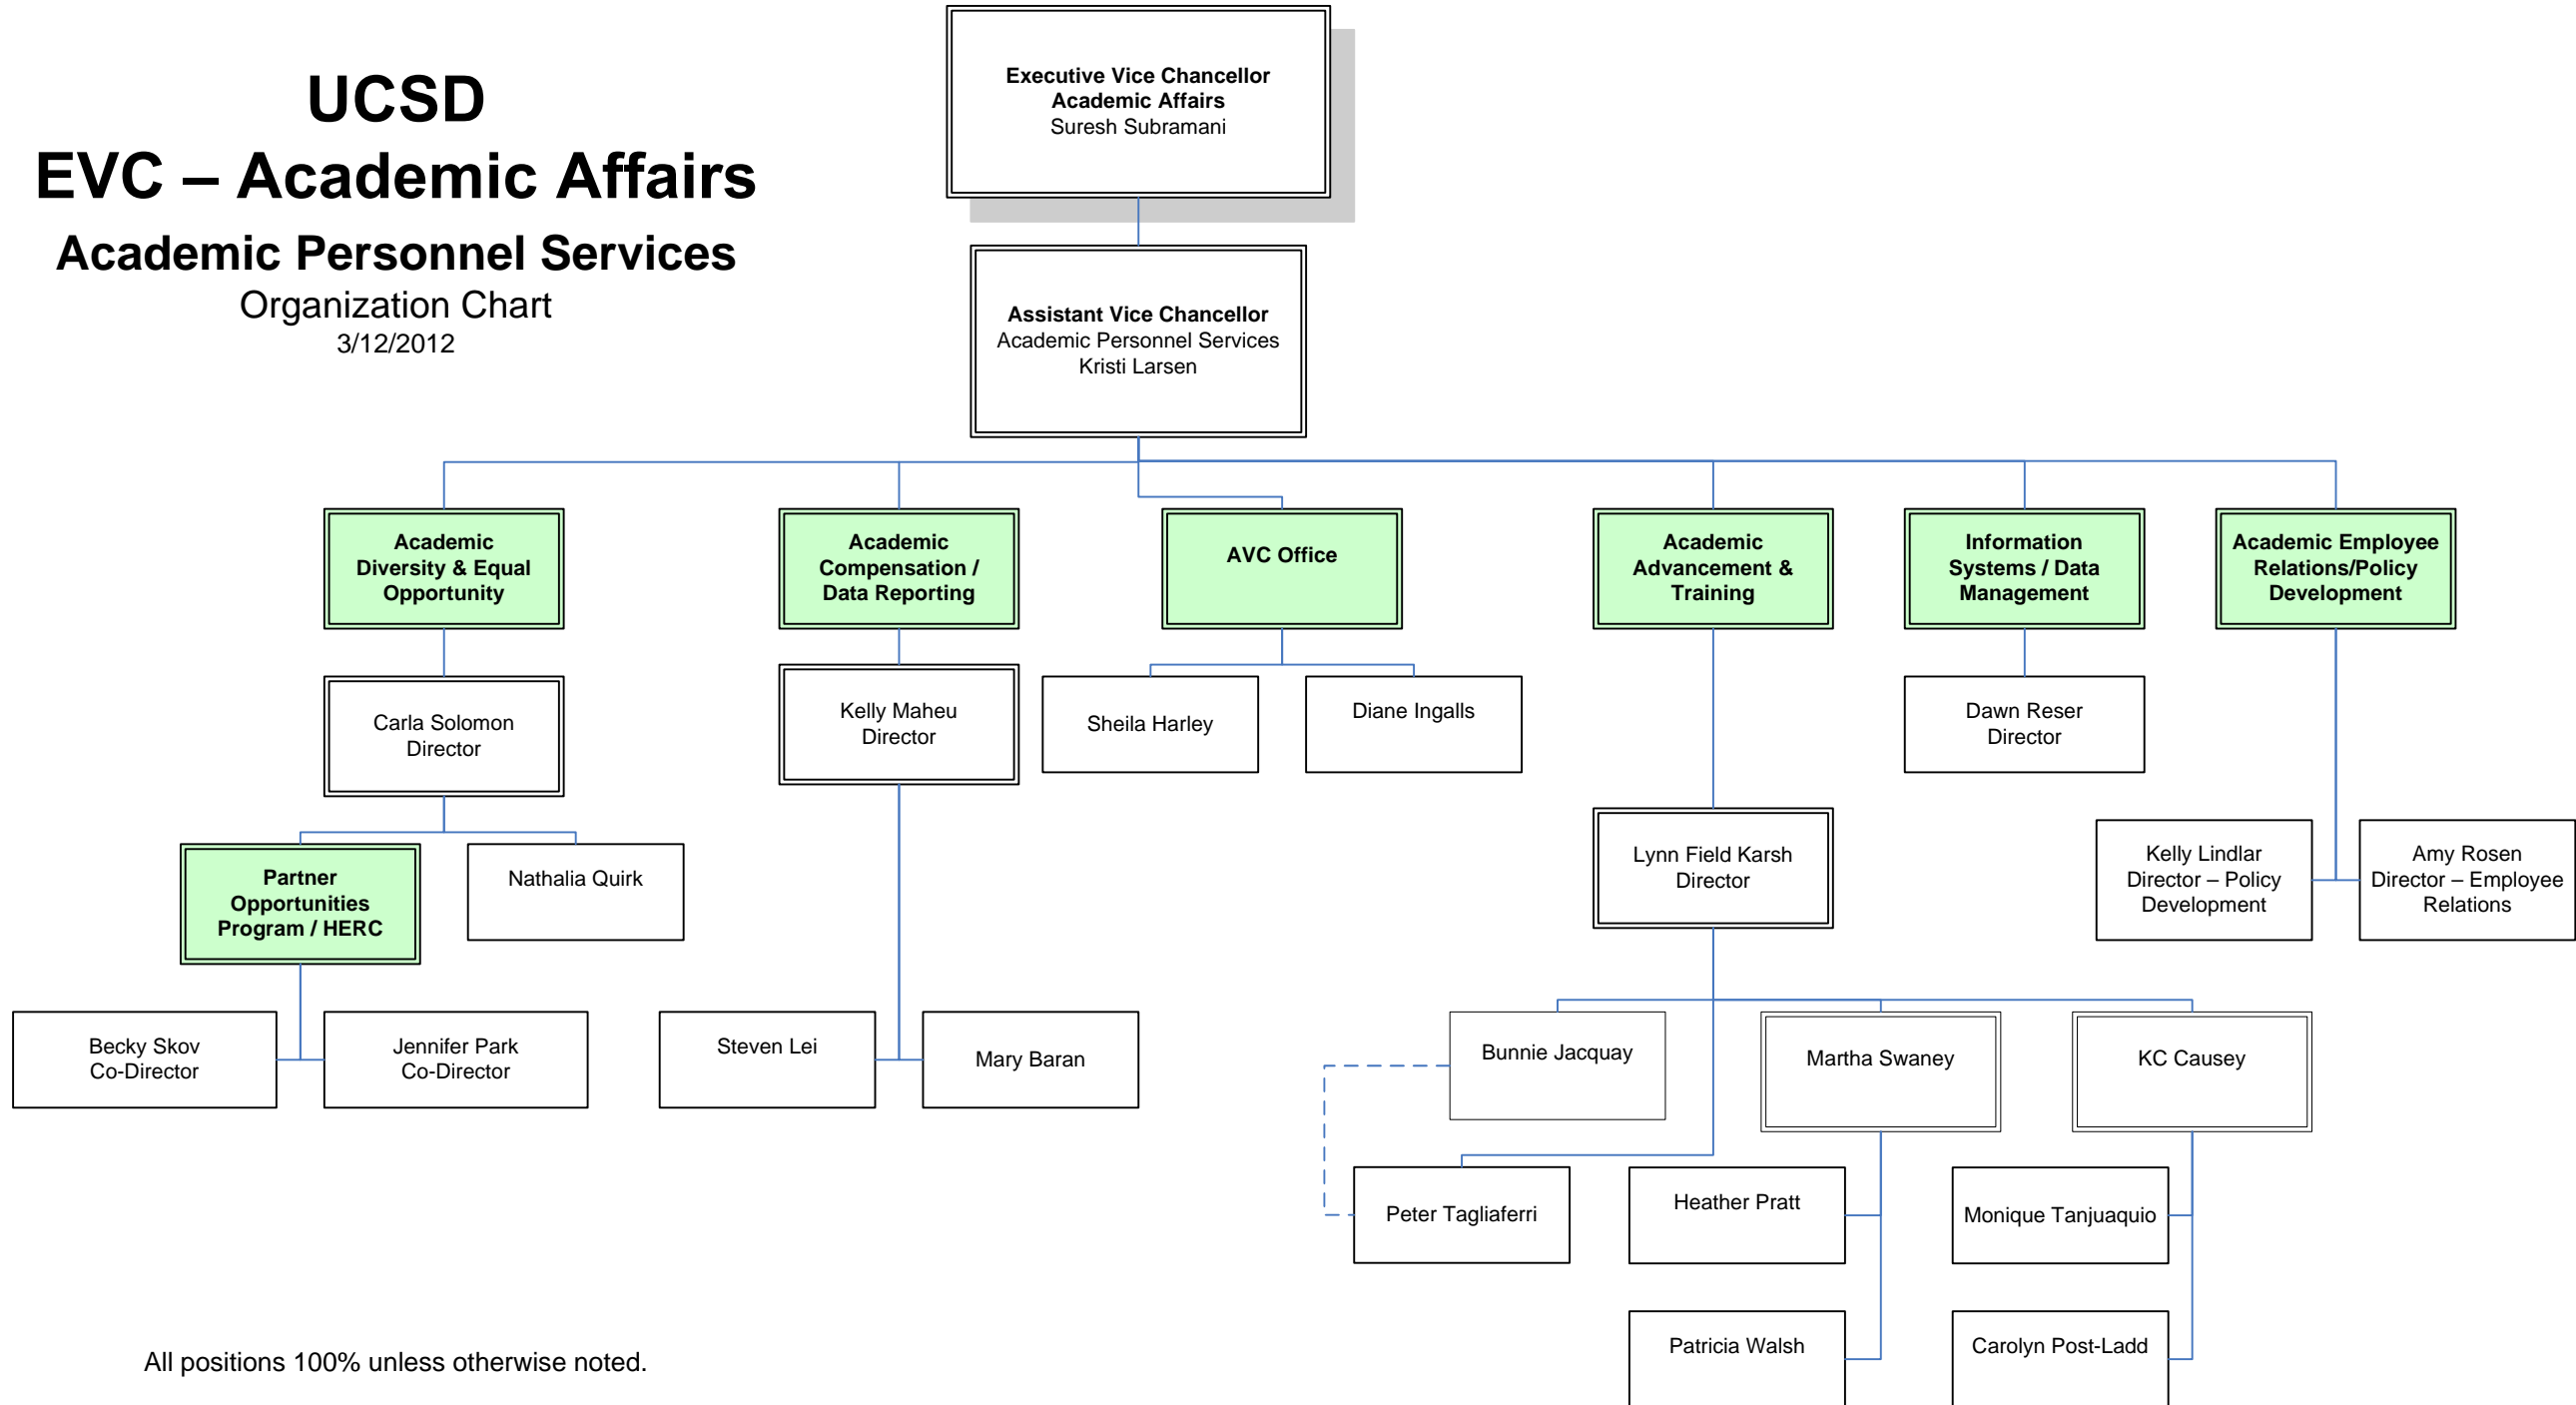

UCSD

EVC – Academic Affairs

Academic Personnel Services

Organization Chart
3/12/2012

All positions 100% unless otherwise noted.