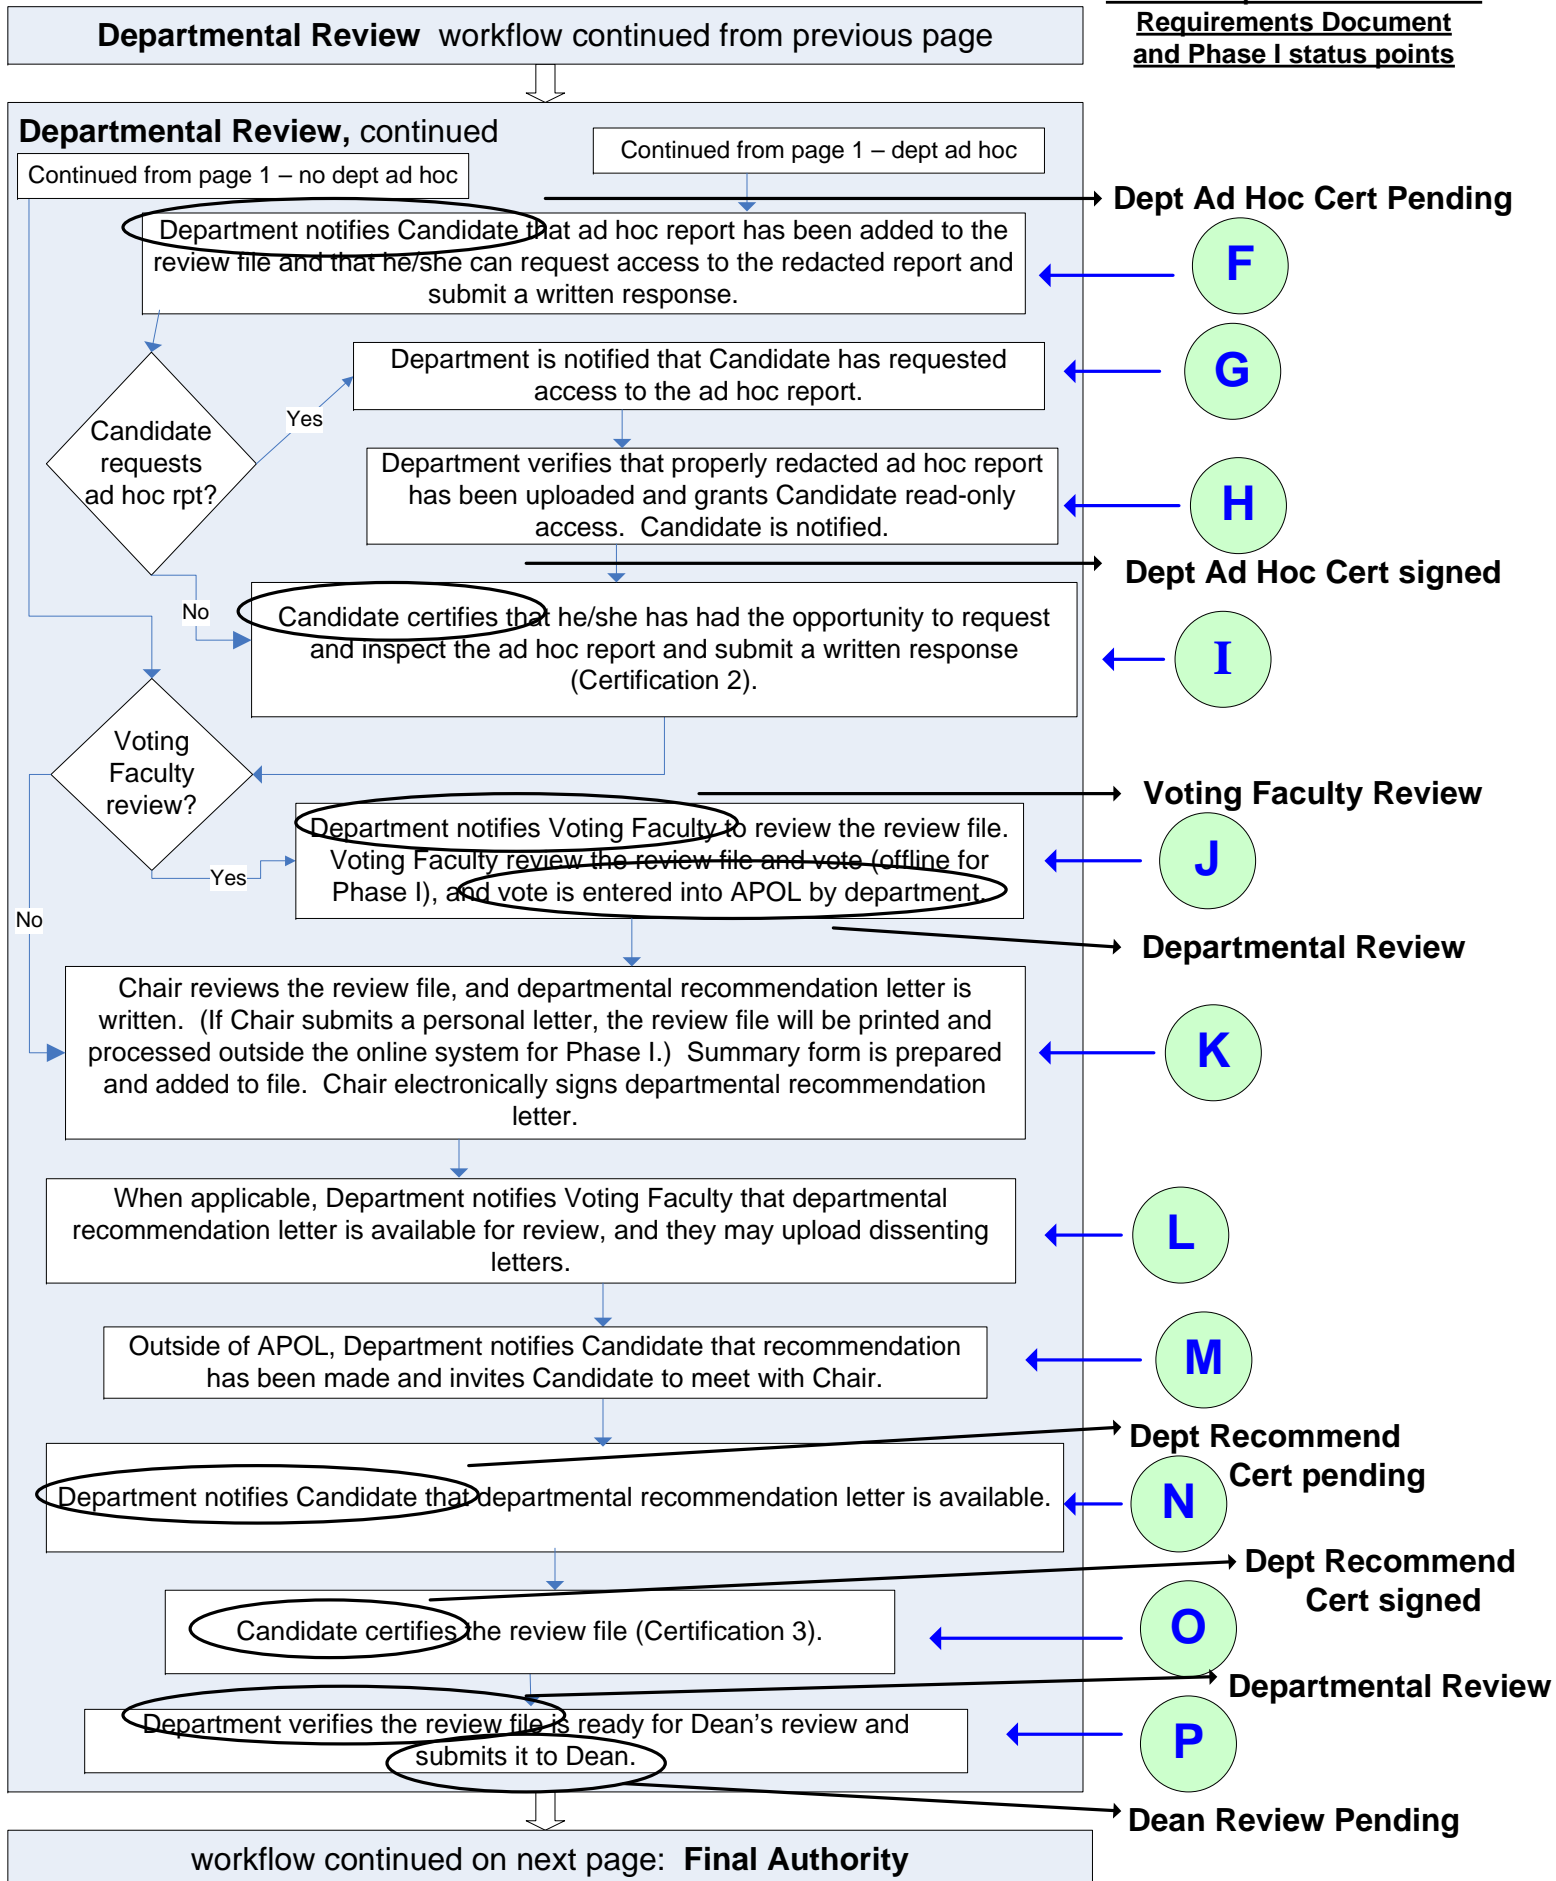

AP On-Line Phase I: Normal Merit files: Workflow Flowchart

Reference points to Workflow Requirements Document and Phase I status points

AP On-Line Phase I: Normal Merit files: Workflow Flowchart

Reference points to Workflow Requirements Document and Phase I status points

AP On-Line Phase I: Normal Merit files: Workflow Flowchart

Reference points to Workflow Requirements Document and Phase I status points